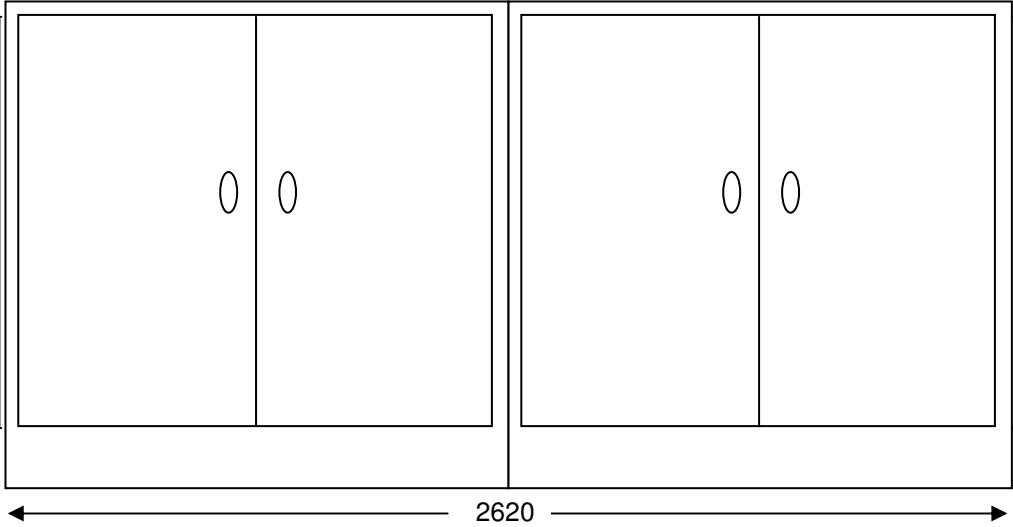

Indoor Distribution KTT Box floor mount for 10x55 pos.BMF

FRONT VIEW

SIDE VIEW