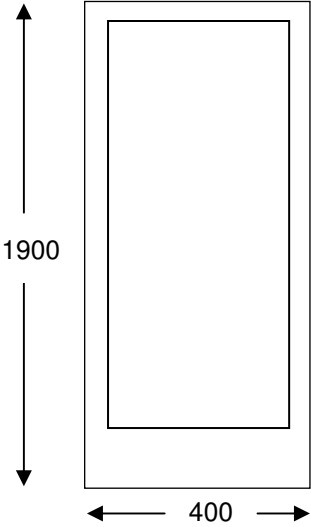

Indoor Distribution KTT Box floor mount for 10x55 pos.BMF

FRONT VIEW

SIDE VIEW