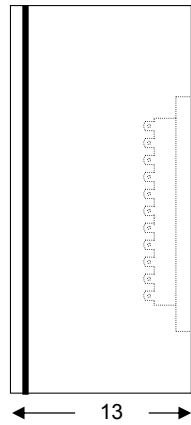

INDOOR STEEL CABINET TC&MDF 200 pairs

FRONT VIEW

SIDE VIEW

BOTTOM VIEW

KRONE Indoor Distribution KTT Box floor mount for 6x55 pos.BMF 3000 pairs

FRONT VIEW

SIDE VIEW

NOTE
 1. Dimension are ic CM.
 2. FINISHING COLOUR ARE LIGHT GRAY
 3. STEEL CABNET 1.6 MM.