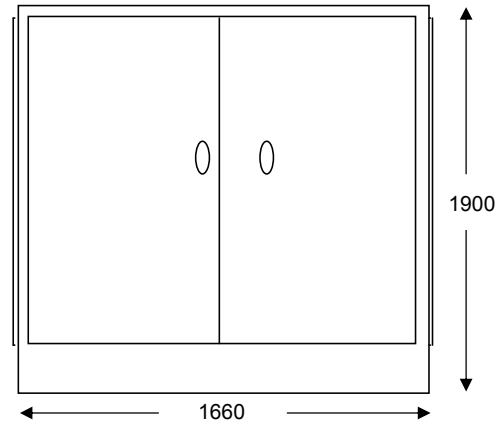

INDOOR STEEL CABINET TC&MDF 200 pairs

FRONT VIEW

SIDE VIEW

BOTTOM VIEW

KRONE Indoor Distribution KTT Box floor mount for 6x55 pos.BMF 3000 pairs

FRONT VIEW

SIDE VIEW

NOTE
 1. Dimension are ic CM.
 2. FINISHING COLOUR ARE LIGHT GRAY
 3. STEEL CABNET 1.6 MM.