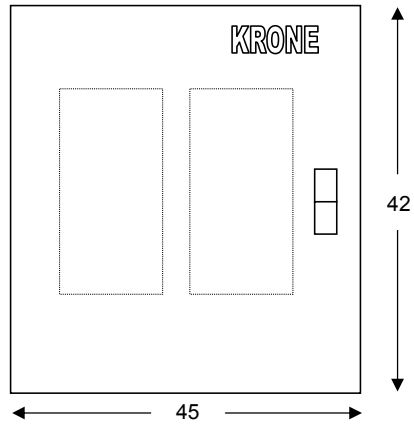

INDOOR STEEL CABINET TC&MDF 200 pairs

FRONT VIEW

SIDE VIEW

BOTTOM VIEW

KRONE Indoor Distribution KTT Box floor mount for 6x55 pos.BMF 3000 pairs

FRONT VIEW

SIDE VIEW

NOTE
 1. Dimension are ic CM.
 2. FINISHING COLOUR ARE LIGHT GRAY
 3. STEEL CABNET 1.6 MM.