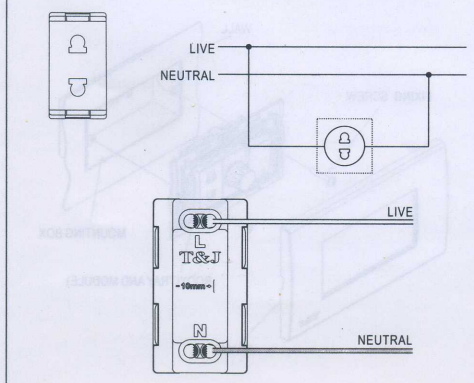

2 WAY SWITCH WIRING DIAGRAM

6

DOUBLE POLE SWITCH WIRING DIAGRAM

7

2 FLAT PIN SOCKET WIRING DIAGRAM

8

2 PIN UNIVERSAL SOCKET WIRING DIAGRAM

9

SINGLE PHASE TRIPLE POLE SOCKET WIRING DIAGRAM

10

E-mail:
info@tjelec.com

Website:
www.tjelec.com

D114-0515-0001-006