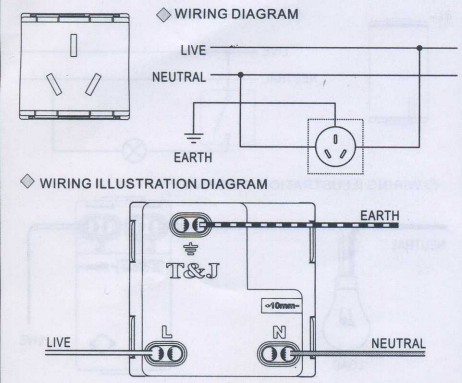

2 WAY SWITCH WIRING DIAGRAM

6

DOUBLE POLE SWITCH WIRING DIAGRAM

7

2 FLAT PIN SOCKET WIRING DIAGRAM

8

2 PIN UNIVERSAL SOCKET WIRING DIAGRAM

9

SINGLE PHASE TRIPLE POLE SOCKET WIRING DIAGRAM

10

E-mail:
info@tjelec.com

Website:
www.tjelec.com

D114-0515-0001-006