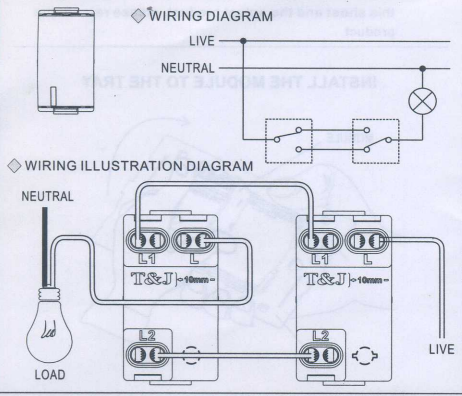

2 WAY SWITCH WIRING DIAGRAM

6

DOUBLE POLE SWITCH WIRING DIAGRAM

7

2 FLAT PIN SOCKET WIRING DIAGRAM

8

2 PIN UNIVERSAL SOCKET WIRING DIAGRAM

9

SINGLE PHASE TRIPLE POLE SOCKET WIRING DIAGRAM

10

E-mail:
info@tjelec.com

Website:
www.tjelec.com

D114-0515-0001-006