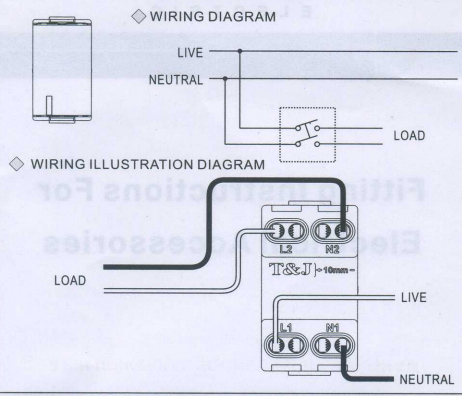

2 WAY SWITCH WIRING DIAGRAM

6

DOUBLE POLE SWITCH WIRING DIAGRAM

7

2 FLAT PIN SOCKET WIRING DIAGRAM

8

2 PIN UNIVERSAL SOCKET WIRING DIAGRAM

9

SINGLE PHASE TRIPLE POLE SOCKET WIRING DIAGRAM

10

E-mail:
info@tjelec.com

Website:
www.tjelec.com

D114-0515-0001-006