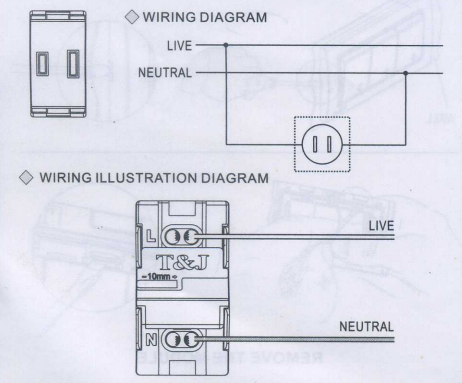

2 WAY SWITCH WIRING DIAGRAM

6

DOUBLE POLE SWITCH WIRING DIAGRAM

7

2 FLAT PIN SOCKET WIRING DIAGRAM

8

2 PIN UNIVERSAL SOCKET WIRING DIAGRAM

9

SINGLE PHASE TRIPLE POLE SOCKET WIRING DIAGRAM

10

E-mail:
info@tjelec.com

Website:
www.tjelec.com

D114-0515-0001-006